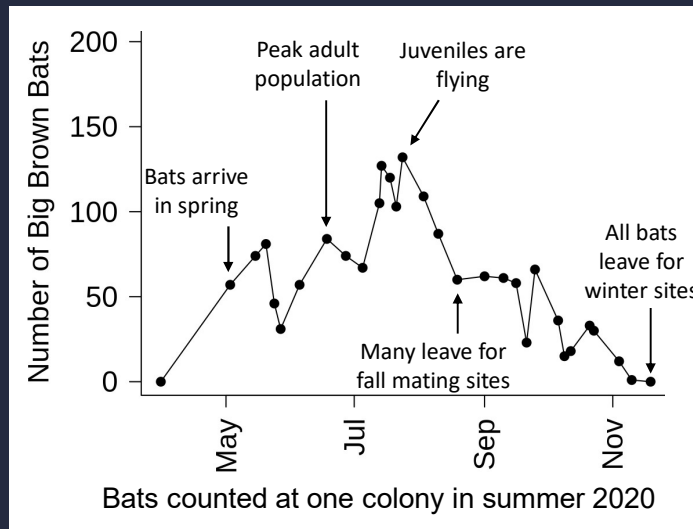

batwatch@outlook.com

@NeighbourhoodBatWatch

@bat.watch